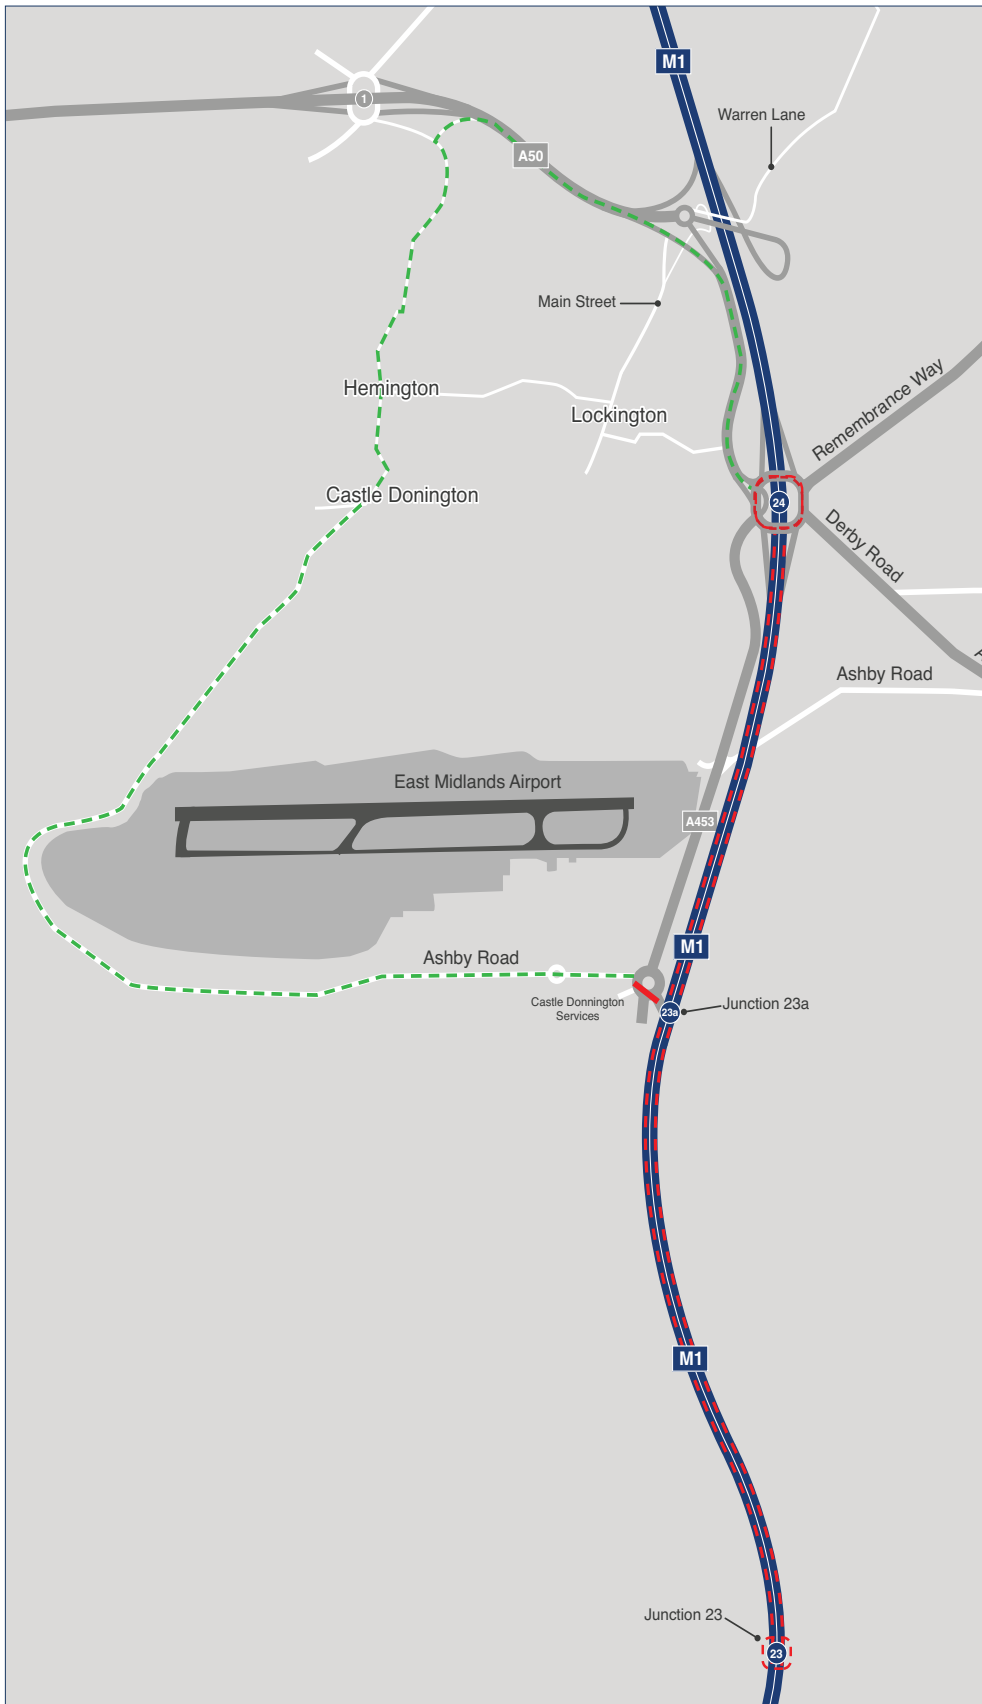

EMG TRAFFIC MANAGEMENT

A453 FINGER FARM TO JUNCTION 24 OVERNIGHT CLOSURES DIVERSION ROUTES

KEY

- Main Diversion Route
- Non Motorway Traffic Diversion (No HGVs)